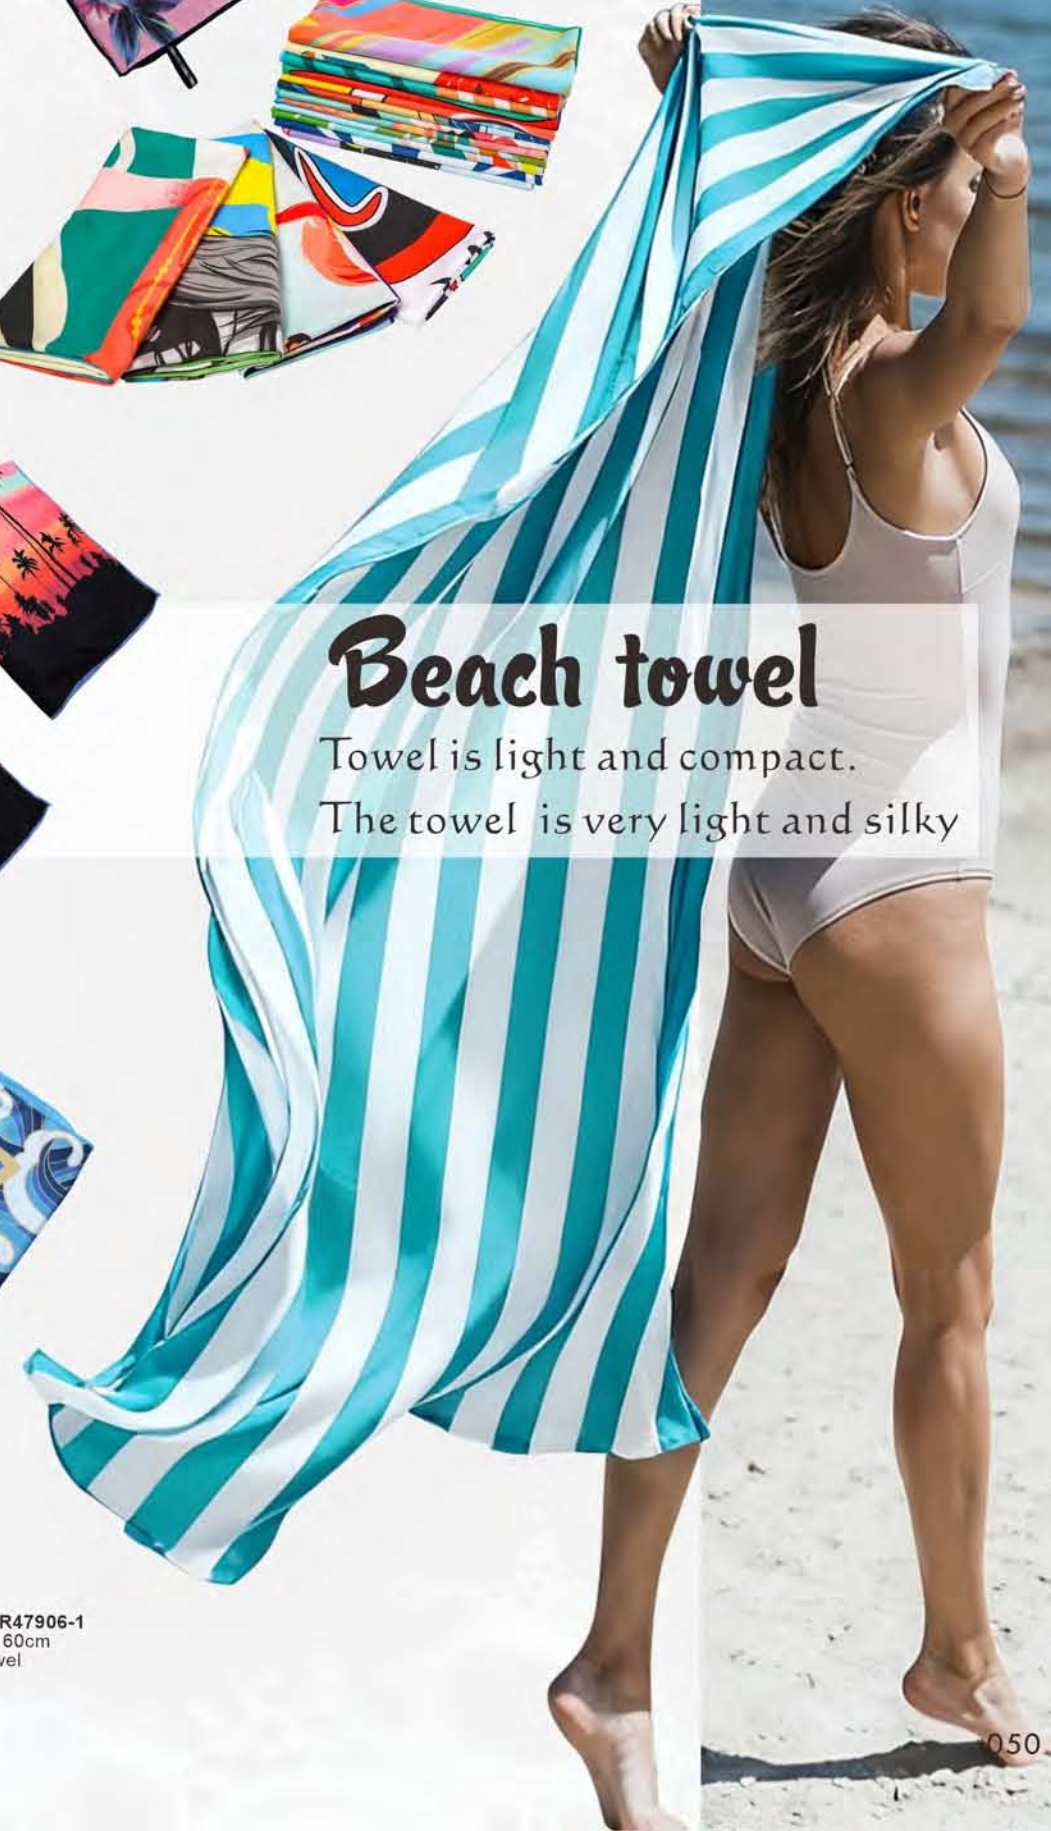

Beach towel
Towel is light and compact.
The towel is very light and silky