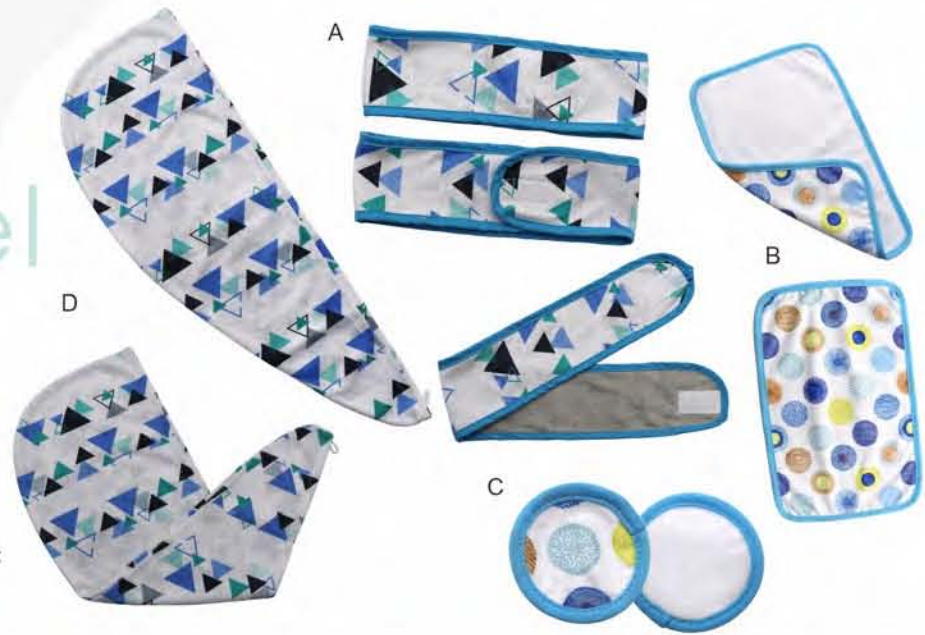

Bath Towel Sets

Item No.:B87174-6
Size:A:60x8cm; B:27.5x18.2cm;
C:8x8cm; D:58.5x19.5cm
Bath towel sets