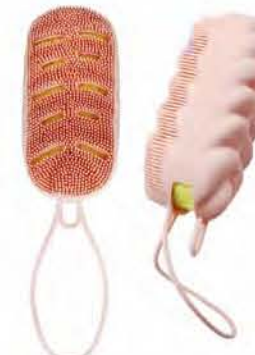

Item No.:R64773-39
Size:12x6x4cm
Silicone bath brush