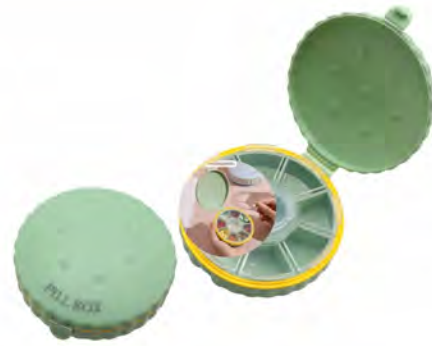

Item No.:C21159-16
Size:dia9.5x3.5cm
Pill box