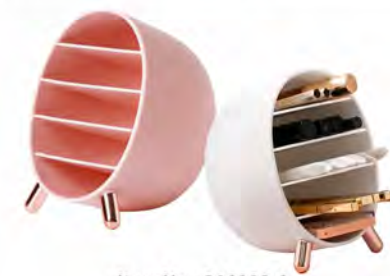

Item No.:C36008-6
Size:14.3x14x10.5cm
Cosmetics organizer