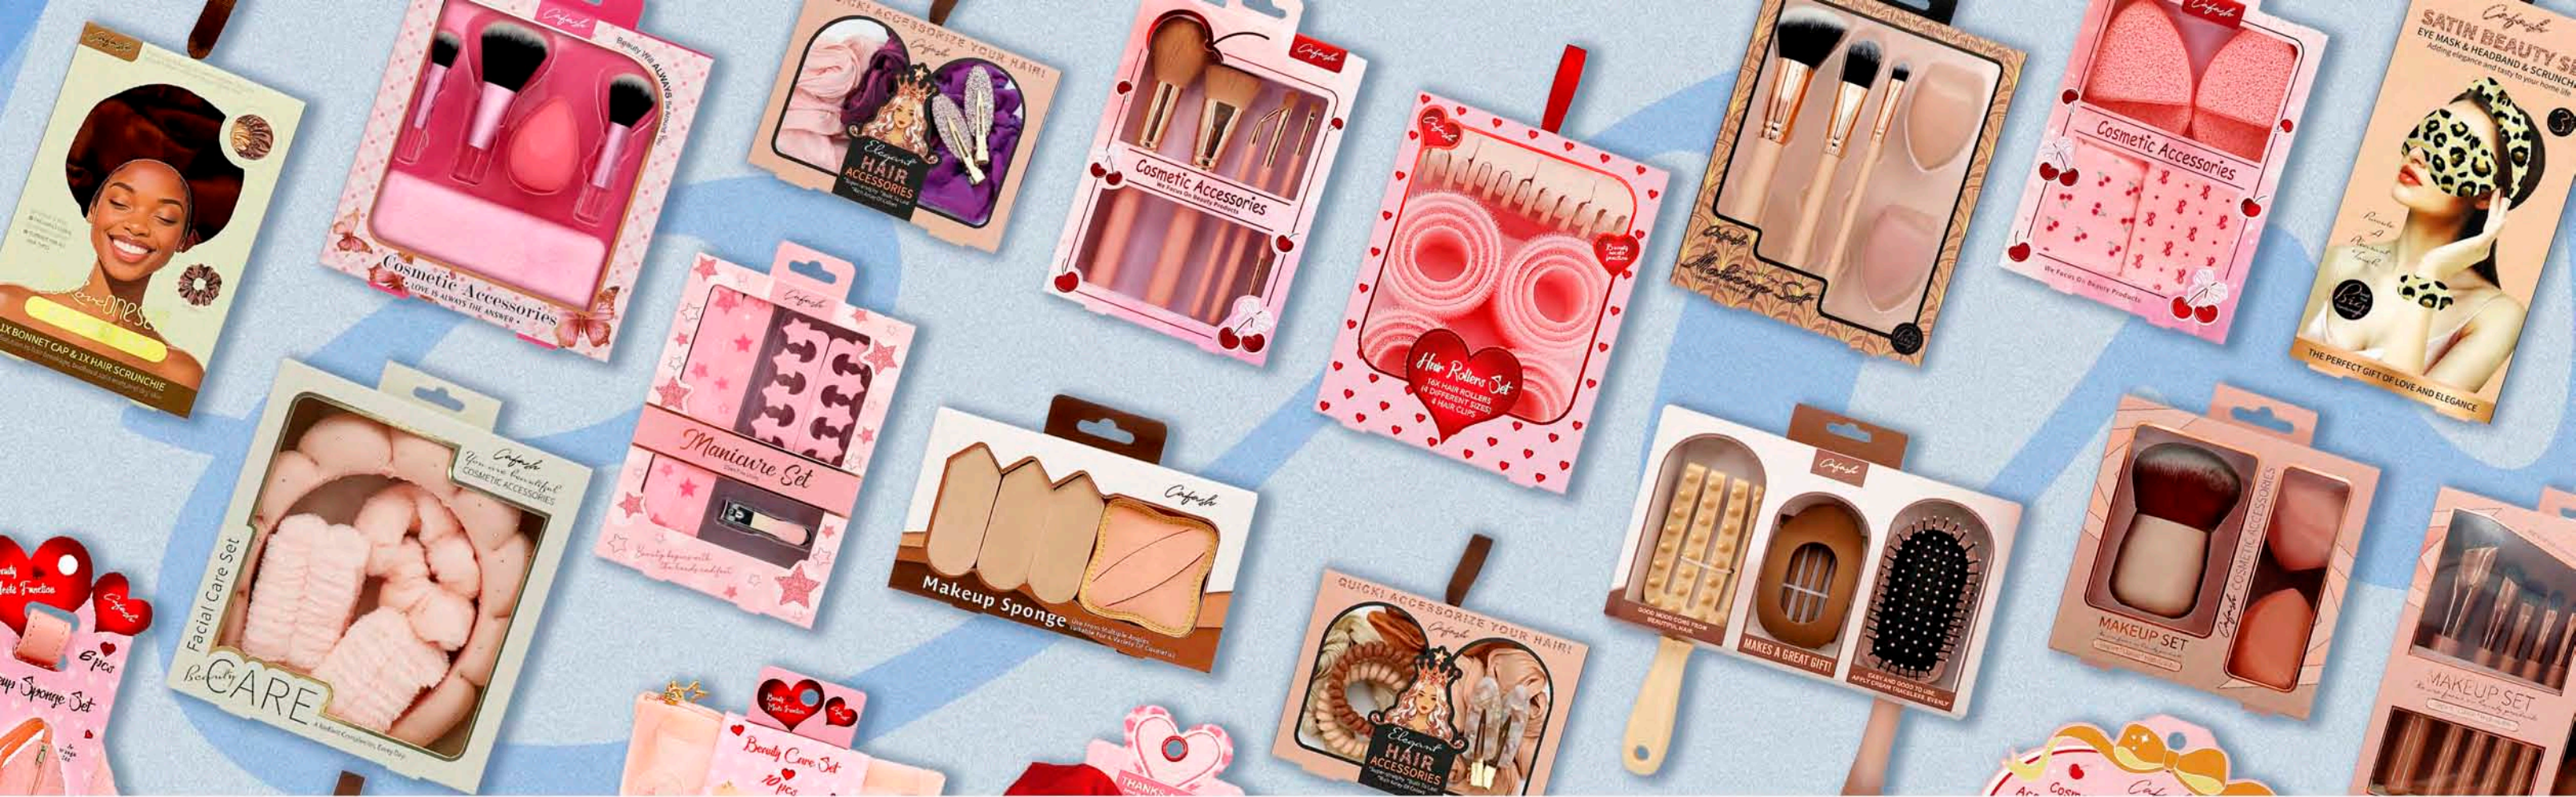

BE HIGH

A WORLD OF
BATH CARE
ACCESSORIES

NINGBO BEHIGH IMP. & EXP. CO., LTD.

Website: www.behighest.com

OUR PRODUCTS & MARKETS WE SPECIALIZE IN:

Personal Care Appliances
 Beauty & Hair Tools
 Manicure & Pedicure Tools
 Body Care
 Cosmetic Accessories

About us

NINGBO BEHIGH IMP. & EXP. CO., LTD.

Ningbo Behigh Import & Export Co., Ltd. is a leading manufacturing and trading integrated enterprise, specializing in the production and global distribution of fashionable personal care products. Established in 2000, we have grown into an innovative and large-scale company over two decades of dedicated development.