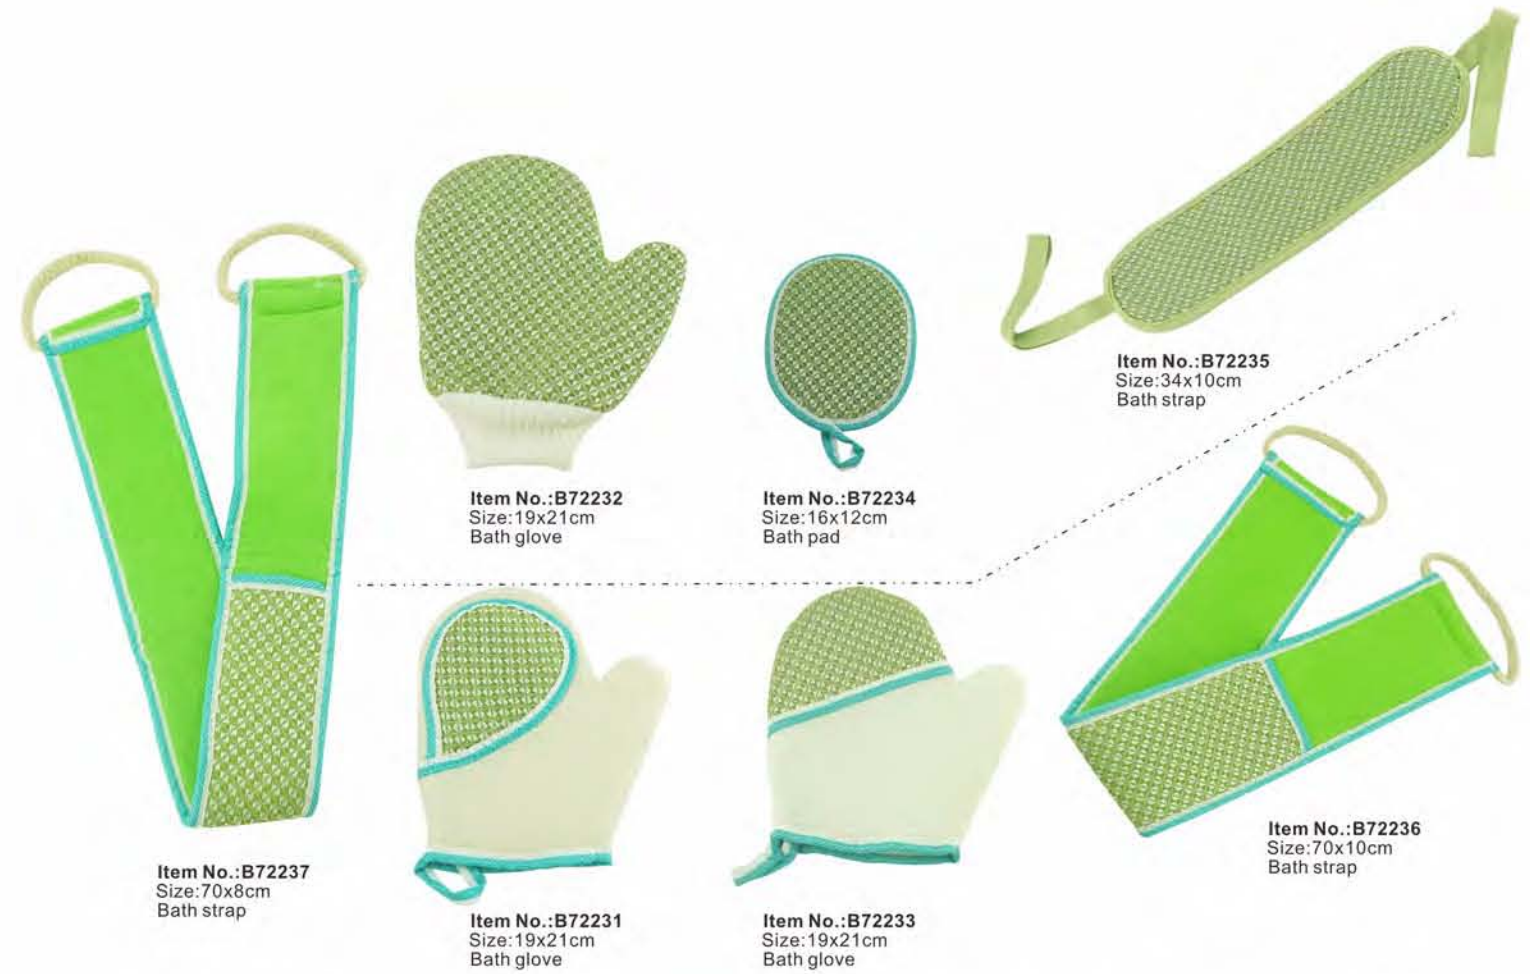

Item No.:B72237
Size:70x8cm
Bath strap

Item No.:B72232
Size:19x21cm
Bath glove

Item No.:B72234
Size:16x12cm
Bath pad

Item No.:B72235
Size:34x10cm
Bath strap

Item No.:B72236
Size:70x10cm
Bath strap

BATH SERIES