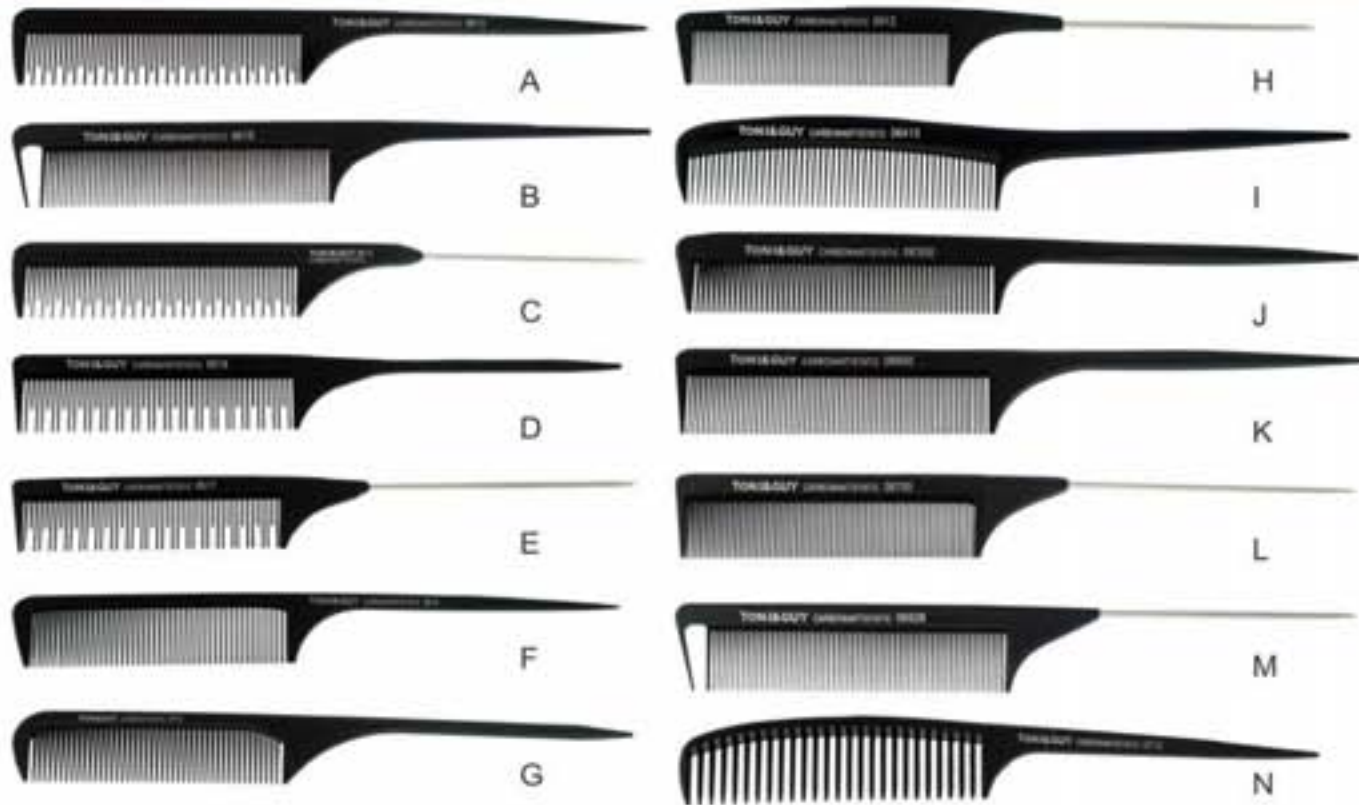

Item No.:R76042
Size:21x9.6cm
Comb

Item No.:R76043
Size:19.5x8cm
Comb

Item No.:R76311
Size:22.8x6.2cm
Comb

Item No.:R76017
Size:14.5x3.5cm
Comb

Item No.:R76170
Size:23x4.9cm
Comb

CARBON HAIR COMB

High strength-high tough-high heat-resistant(230°C)
static free-easy comb-high viscous