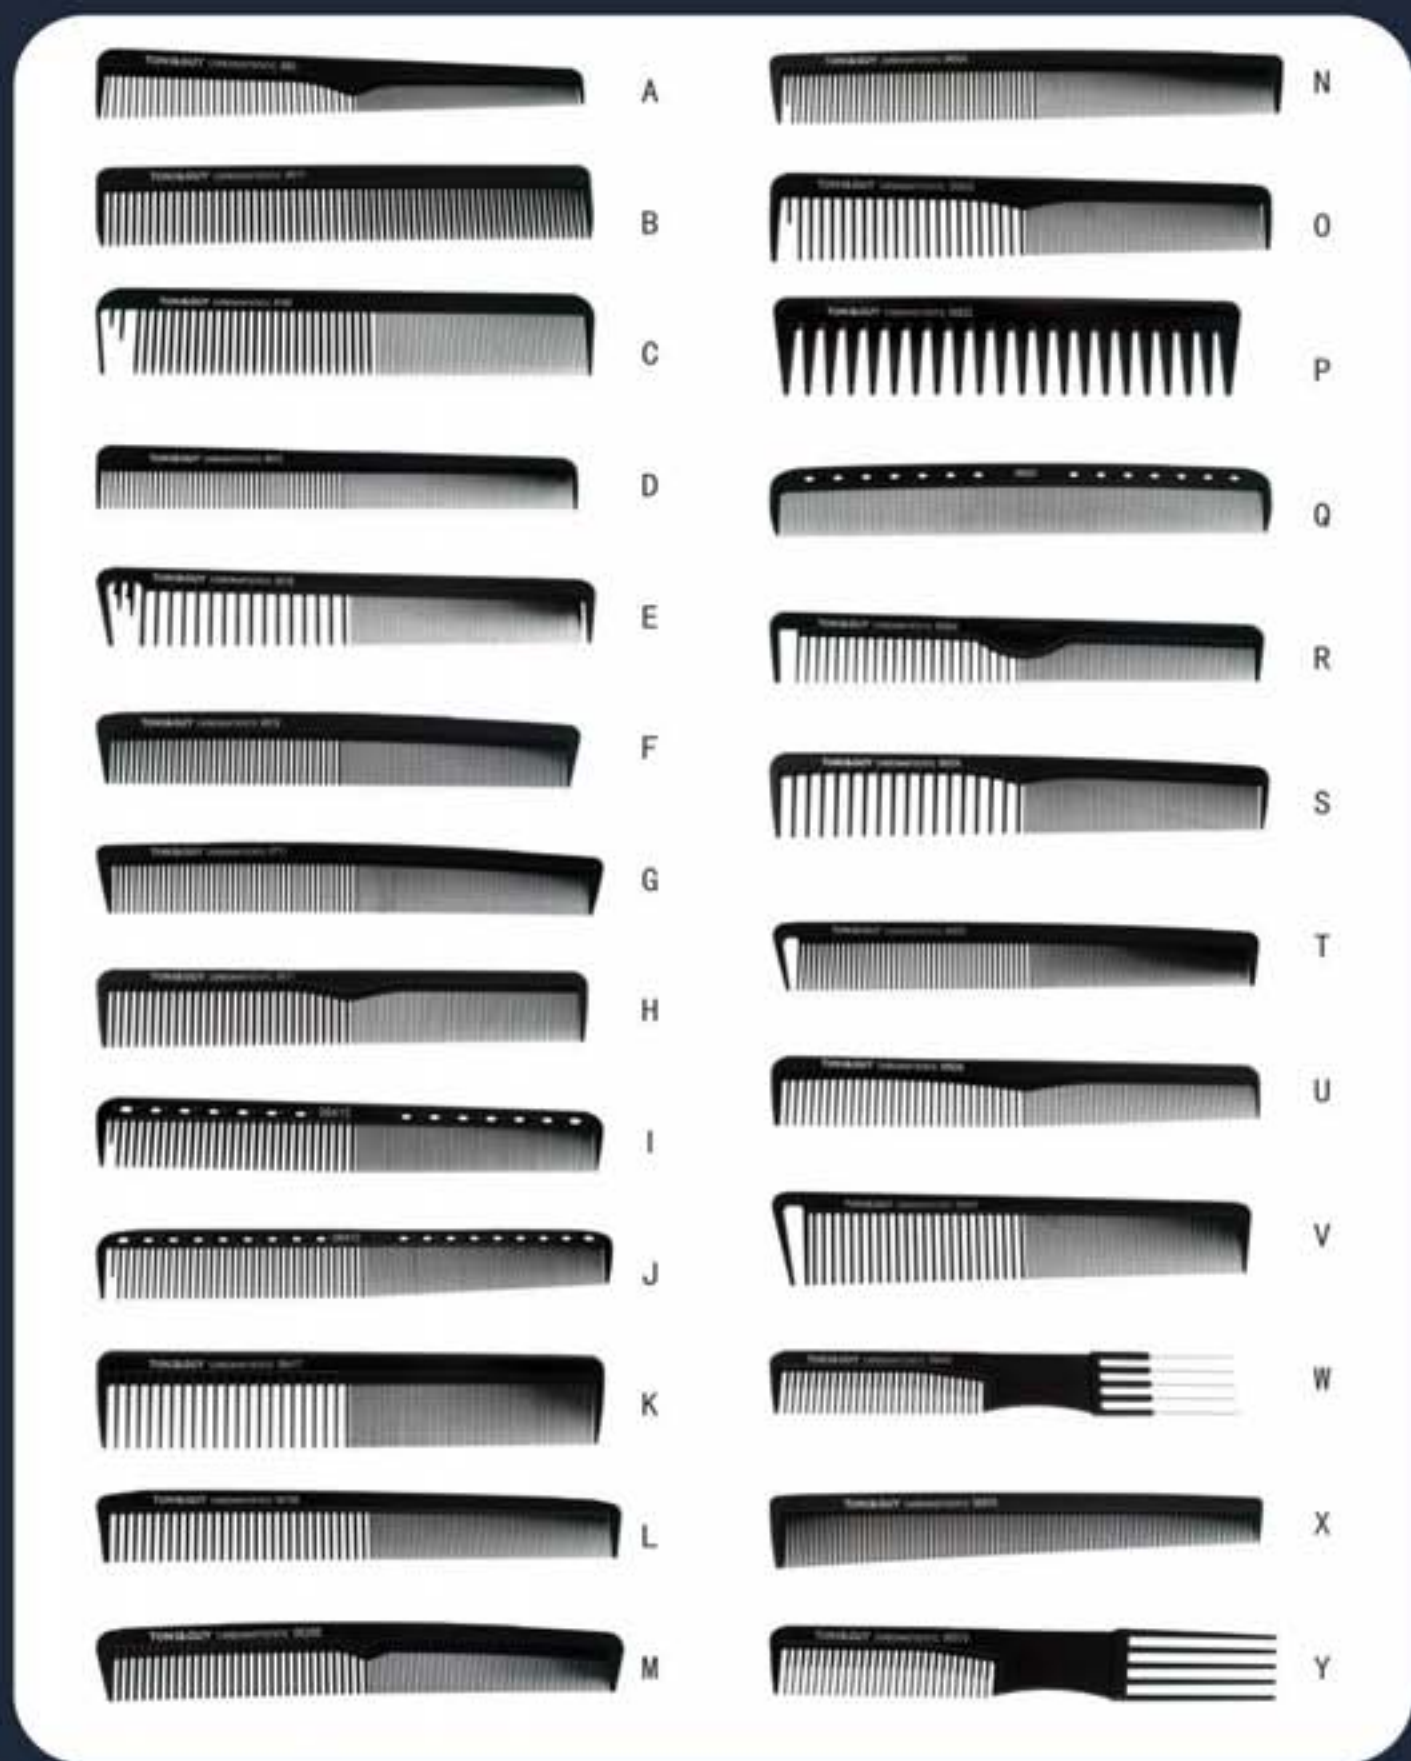

R76414

A:18.5x2.5x0.3cm/10g
B:18.3x2.8x0.35cm/14g
C:22x3.8x0.3cm/16g
D:21x2.7x0.3cm/12g
E:20x3x0.4cm/17g
F:19.3x2.9x0.35cm/18.1g
G:22x3x0.5cm/17g

H:18.2x2.9x0.25cm/10g
I:18.3x2.5x0.4cm/8.5g
J:22x3x0.6cm/12.6g
K:19.2x3.7x0.3cm/15.9g
L:22x2.8x0.4cm/14g
M:18x2.5x0.4cm/11g
N:21.7x3x0.4cm/16g

O:18x3x0.35cm/10g
P:19.1x4x0.7cm/29.4g
Q:22.3x3.2x0.25cm/14g
R:21x2.9x0.5cm/16g
S:18x3x0.3cm/12g
T:22.5x3.1x0.4cm/20g
U:18x3x0.3cm/10g

V:21.5x4x0.4cm/15g
W:19x2.5x0.4cm/13g
X:19x2.8x0.4cm/16g
Y:19x2.5x0.4cm/13g