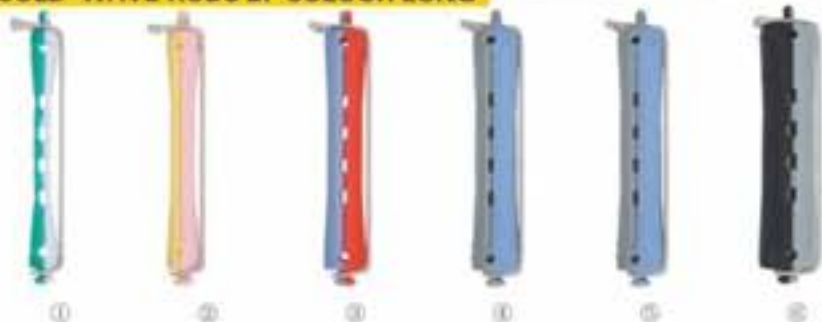

HAIR ROLLERS

COLD-WAVE RODS BI-COLOUR LONG

- ① Item No.: GJ-6
  Size: ϕ 6mm
- ② Item No.: GJ-8
  Size: ϕ 8 $\times$ 91mm
- ③ Item No.: GJ-9
  Size: ϕ 9 $\times$ 91mm
- ④ Item No.: GJ-11
  Size: ϕ 11 $\times$ 91mm
- ⑤ Item No.: GJ-13
  Size: ϕ 13 $\times$ 91mm
- ⑥ Item No.: GJ-16
  Size: ϕ 16 $\times$ 91mm