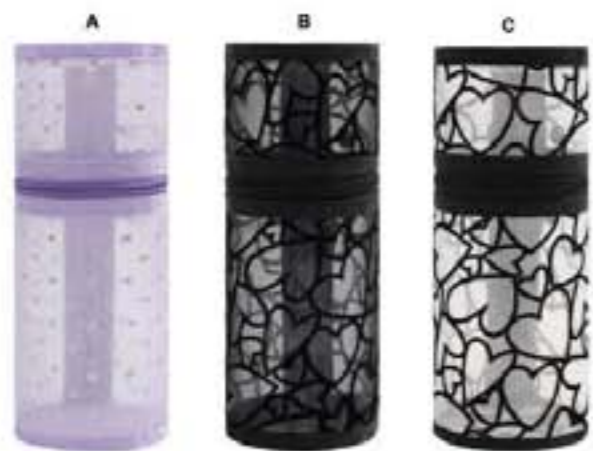

Cosmetic Bag

It comes from a make up bag, it can also be used to put other daily necessities, for example pens, sundries accessories or others. Perfect for daily use and on the go. With a small size and light weight, the cosmetic bag fits in your handbag and it is easy to carry wherever you go. The versatile appearance and durability of make up bag make it a great gift for your friends and yourself too. www.1688.com

Cosmetic Bag

It comes from a make up bag, it can also be used to put other daily necessities, for example pens, sundries accessories or others. Perfect for daily use and on the go. With a small size and light weight, the cosmetic bag fits in your handbag and it is easy to carry wherever you go. The versatile appearance and durability of make up bag make it a great gift for your friends and yourself too. www.1688.com