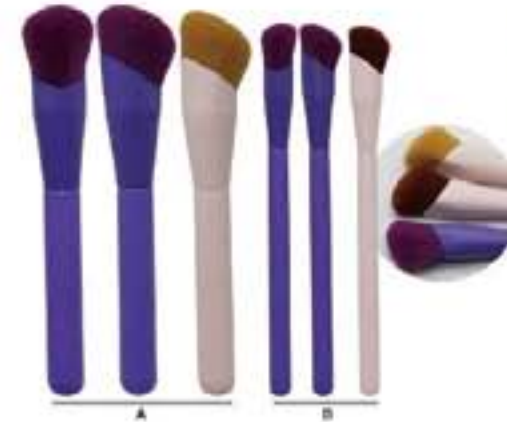

Item No.:R52115
Size:17cm
26PCS Make up brush set

Item No.:R52455-39
Size:15.5x3.5cm

Item No.:R52455-36
Size:15x3.1x1.5cm

Item No.:R52455-32
Size:14x1.5cm

Item No.:R52455-38
Size:14.5x3.1x1.5cm

Item No.:R52455-41
Size:15x3cm

Item No.:R52455-43
Size:12x3cm

Item No.:R51213-3
Size:DIA. 3.2x10.5cm

Item No.:R52412
Size:10cm

Item No.:R52455-42
Size:17.2x4cm

Item No.:R52572-4
Size:12.5x3cm

Item No.:R52303
Size:A:16cm;B:15.5cm

Item No.:R51765-11
Size:A:16cm;B:15.5cm

Item No.:R51765-10
Size:20x3.5cm

Item No.:R51819-1
Size:17cm

Item No.:R51819-2
Size:16.5cm

Item No.:R51819-3
Size:17cm

Item No.:R52573-1
Size:16cm

MAKEUP BRUSH

The brush is made of synthetic hair to enable you to create a professional look. It is useful for applying powder to the whole face.

Item No.:R52572
Size:15cm

Item No.:R51231
Size:16.5x2.7cm

Item No.:R51765-12
Size:14.8x3.7cm

Item No.:R52431
Size:18.3cm

MAKEUP BRUSH

The brush is made of synthetic hair to enable you to create a professional look. It is useful for applying powder to the whole face.