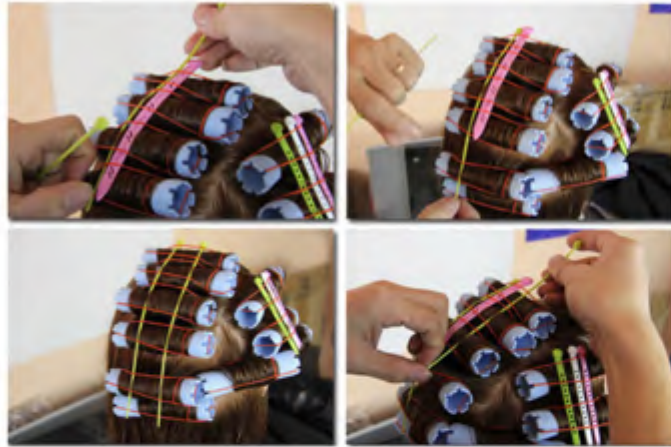

**BEAUTY SALON SPICAL
SIMPLE AND PRACTICAL CONVENIENCE**

Mirror