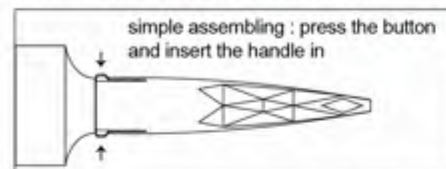

Item No.:
HM9581-6

Item No.:
HM9585-6

Item No.:
HM9914-6

Item No.:
HM9912-6

Item No.:
HM9552-6

Item No.:
HM9542-6

4 IN 1 HAIR BRUSH SET WITH DETACHABLE BARRELS

With 4 Detachable Curl Barrels (X-Small 1" barrels, Small 1.34" barrels, Medium 1.73" barrels, Large 2.08" barrels)
Includes 4 detachable, lightweight barrels and an universal handle with special curved design, features an easy release button and fits for all sizes of Glammie Curl barrels to create perfect combination for your unique hairstyle. Dry, style and set all-in-1 step as the detachable handle allows the barrels to remain in your hair to cool, set the curls, and eliminates the need to blast hair with cool air.

ASSEMBLING INSTRUCTION:

DETACHABLE HAIR BRUSH

Build Your Own Value Set

It allows you create a set just right for you by mixing and matching sizes and sets. The Value Set allows you to purchase one Full Set of any size along with one Add On of any size for less - giving you 4 rollers and a universal handle. It is the detachable round brush styling tool that allows you to achieve a salon quality blow-out at home. It's easy to use as a conventional round brush and produces results consistent with today's hottest hairstyle trends - body, volume and loose flowing curls. Unlike other tools that require you to dry before styling, it allows you to dry and style all in one step. With it, you can achieve the look you need by the time your hair is dry and cool. With a detachable handle that turns brush heads into rollers, it allows each section of hair to cool and set while you continue styling.

Heat is what alters the molecular bonds in your hair and permits a temporary change in shape (straight to curled), but it is the cooling of the hair that allows the new shape (the curl) to be retained. After drying a section of hair with your blow dryer, simply detach the brush barrel and allow your hair to cool while you attach the handle to the next brush barrel and move on to the next section of hair.