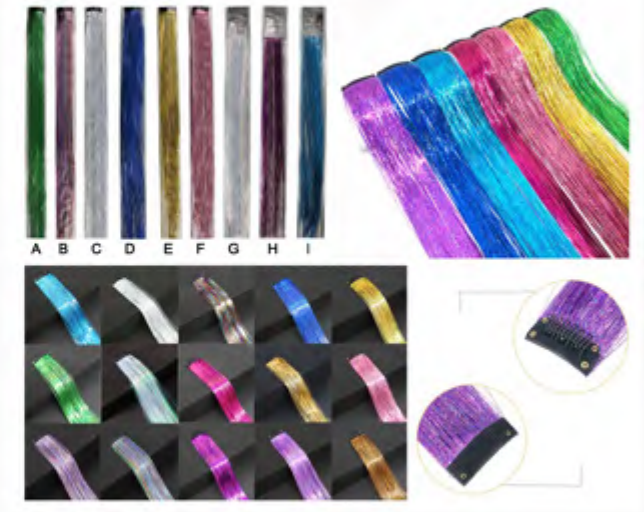

Item No.:R75340-16
Size:40x4cm
Synthetic wig