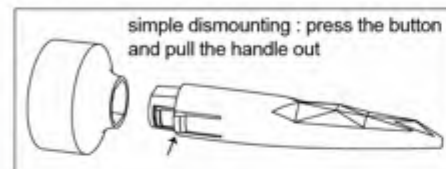

Item No.:
HM9581-6

Item No.:
HM9585-6

Item No.:
HM9914-6

Item No.:
HM9912-6

Item No.:
HM9552-6

Item No.:
HM9542-6

4 IN 1 HAIR BRUSH SET WITH DETACHABLE BARRELS

With 4 Detachable Curl Barrels (X-Small 1" barrels, Small 1.34" barrels, Medium 1.73" barrels, Large 2.08" barrels)
Includes 4 detachable, lightweight barrels and an universal handle with special curved design, features an easy release button and fits for all sizes of Glammie Curl barrels to create perfect combination for your unique hairstyle. Dry, style and set all-in-1 step as the detachable handle allows the barrels to remain in your hair to cool, set the curls, and eliminates the need to blast hair with cool air.

ASSEMBLING INSTRUCTION:

DETACHABLE HAIR BRUSH

Build Your Own Value Set

It allows you create a set just right for you by mixing and matching sizes and sets. The Value Set allows you to purchase one Full Set of any size along with one Add On of any size for less - giving you 4 rollers and a universal handle. It is the detachable round brush styling tool that allows you to achieve a salon quality blow-out at home. It's easy to use as a conventional round brush and produces results consistent with today's hottest hairstyle trends - body, volume and loose flowing curls. Unlike other tools that require you to dry before styling, it allows you to dry and style all in one step. With it, you can achieve the look you need by the time your hair is dry and cool. With a detachable handle that turns brush heads into rollers, it allows each section of hair to cool and set while you continue styling.

Heat is what alters the molecular bonds in your hair and permits a temporary change in shape (straight to curled), but it is the cooling of the hair that allows the new shape (the curl) to be retained. After drying a section of hair with your blow dryer, simply detach the brush barrel and allow your hair to cool while you attach the handle to the next brush barrel and move on to the next section of hair.