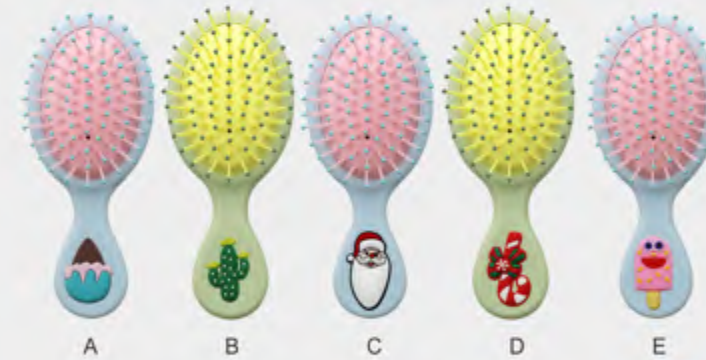

Seashell Hair Brush

When the brush glides through your hair it will relieve hair knotting with no static.

Item No.:M20423-100
Size:8.5x17cm

Exclusive design patent by Behigh

Exclusive Design Patent By Behigh

Soft kids' hair brushes are sure to bring a smile to your child's face, make your girl happy, and add some fun to life.

Seashell Hair Brush

Designed with a non-slip handle and soft bristles. The girls' Hair Brush is friendly enough to help little hands hold easily and reduce damage to hair.

Item No.:M20423-100
Size:8.5x17cm

Our Creativity Inspires The Best

BEHIGH combs are made in high natural materials, the style is beautiful and fashion, the body is smooth and clean, the hand feeling is good, this is the best comb in your life.

Item No.:M89129LT

Item No.:R89120-14
Size:14x6cm
Hair brush