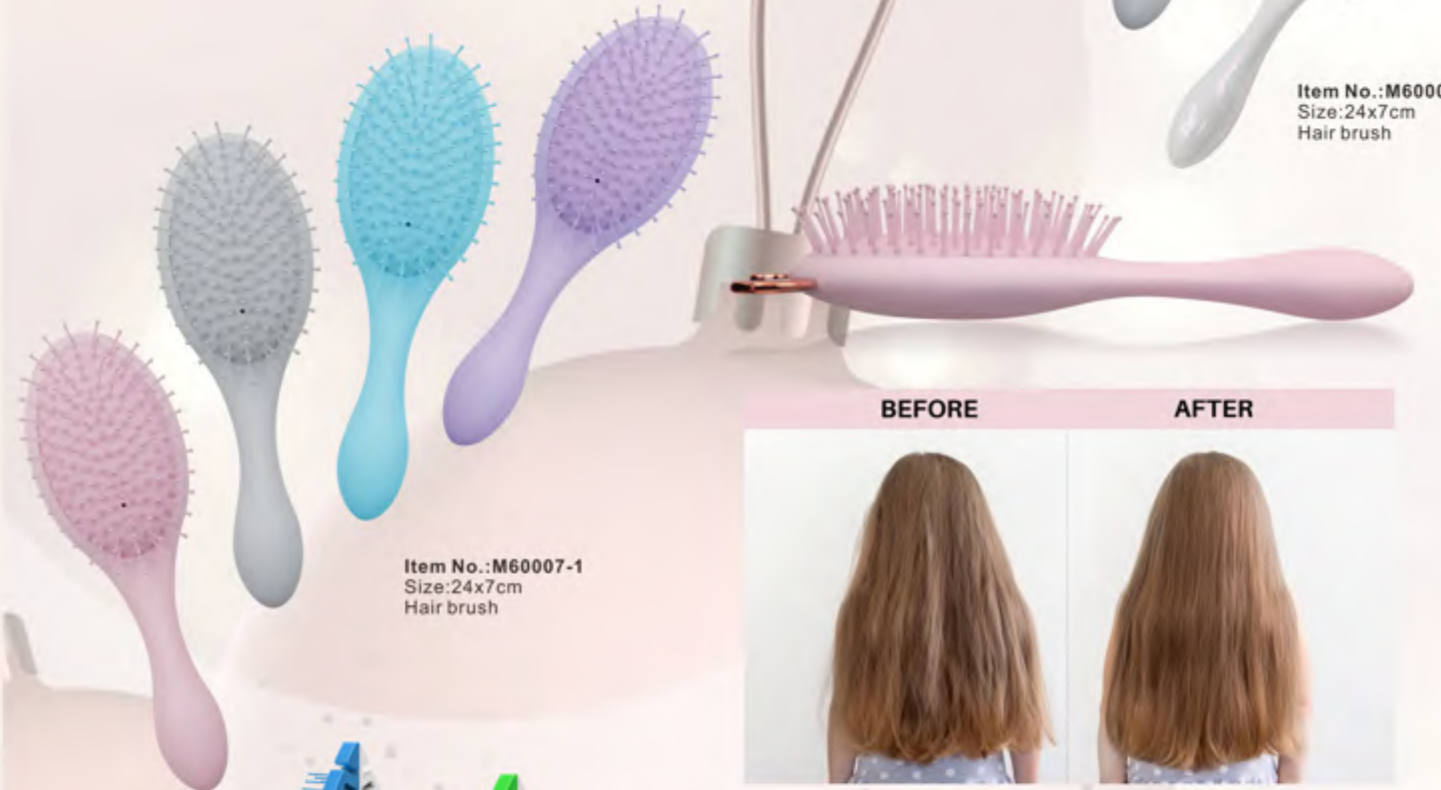

WHEN THE BRUSH GLIDES THROUGH YOUR HAIR IT WILL RELIEVE HAIR KNOTTING WITH NO STATIC

Item No.:M60008

More in-depth hair root, scalp massage stimulate the hair follicles, increase blood circulation and metabolism, maintain healthy and beautiful hair. the scalp can be produced by combing the natural hair oil evenly to the hair slightly, increasing the hair supple, exudes a healthy glow. Efficient and flexible, supple easy to shape and massage hair comb, three-dimensional level, abundance of natural hair.

Item No.:M9581LT

Item No.:M9585LT

MERRY CHRISTMAS

Reindeer Shaped Hair Brush : Cute and Great for daily use, with ball tips & a flexible cushion base, with a fresh color and rubber soft touch finish. FOR ALL HAIR TYPES. With a high quality scrunchy and neatly keep your hair in place. Works great on wet, dry, Long, short, thick, curly, and detangle hair. A perfect gift especially for Christmas. BRING ME BACK TO BE YOUR EXCLUSIVE REINDEER

Item No.:M60007
Size:24x7cm
Hair brush

BEFORE AFTER

Item No.:M60007-1
Size:24x7cm
Hair brush

Item No.:M60001
Size:20.5x8cm
Hair brush

SALON PROFESSIONAL HAIR BRUSH

Natural moisture balance Ideal for Long Hai Make hair shiny black, shiny hair distributed over the natural, the hair becomes very obedient, and shiny. Can easily remove the hair, dust, grease on the scalp, dandruff, and to clear the hair cells, to avoid congestion, prevent hair loss.

Natural moisture balance Ideal for Long Hai Make hair shiny black, shiny hair distributed over the natural, the hair becomes very obedient, and shiny. Can easily remove the hair, dust, grease on the scalp, dandruff, and to clear the hair cells, to avoid congestion, prevent hair loss.