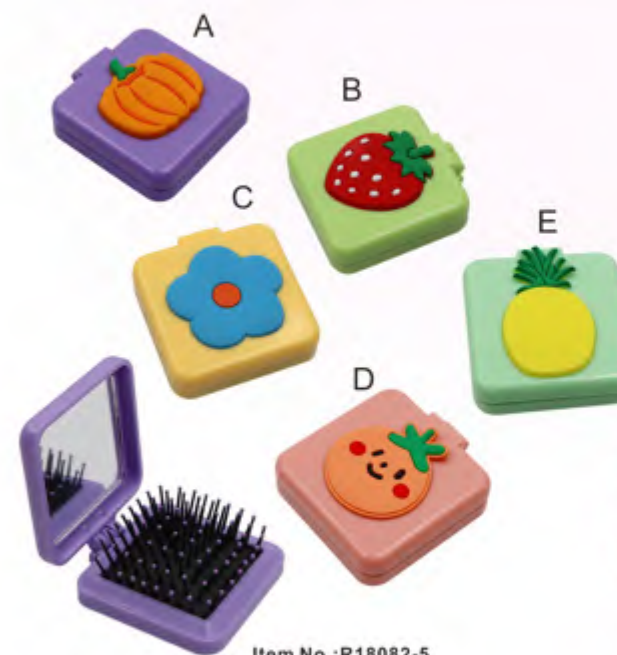

Item No.:R89277
Size:A:7x12cm
B:7x12m
C:16x8.5cm
Hair brush

Hair Brush

Anti-static design, prevent hair from static damage, make hair healthy and silky, exquisite appearance, practical, comfortable, good feeling. Effectively comb the knotted hair. It can also comb through hair and enhance the resilience of your hair. Suitable for long hair, medium hair and short hair, straight hair, curling hair, also for dry and wet hair use.

Item No.:R89120-16
Size:14.5x5.5x2.5cm
Hair brush

Item No.:R89071-83
Size:13.5x7.5cm
Hair brush

Item No.:R89071-84
Size:13.5x8.5cm
Hair brush

Mirror & Comb

The small portable fashion, easy to carry. Can effectively massage your scalp. Accelerate blood circulation and relieve stress.

Item No.:R18082-5
Size:6.5x6.5x2cm
Mirror&comb

Item No.:R18083-1
Size:DIA7.5x3cm
Mirror&comb

RAINBOW MAGIC HAIR BRUSH

-Make hair shiny black, shiny hair distributed over the natural, the hair becomes very obedient, and shiny.
 -Can easily remove the hair, dust, grease on the scalp, dandruff, and to clear the hair cells, to avoid congestion, prevent hair loss.
 -More in-depth bristle hair root, scalp massage stimulate the hair follicles, increase blood circulation and metabolism, maintain healthy and beautiful hair.