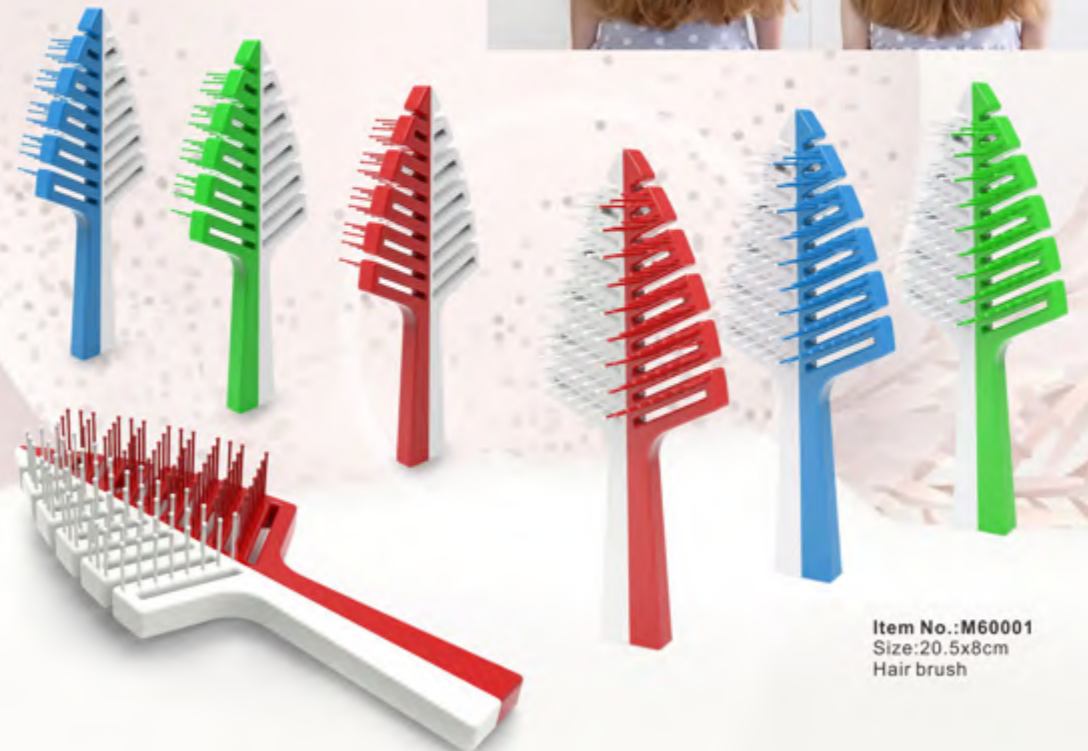

WHEN THE BRUSH GLIDES THROUGH YOUR HAIR IT WILL RELIEVE HAIR KNOTTING WITH NO STATIC

Item No.:M60008

More in-depth hair root, scalp massage stimulate the hair follicles, increase blood circulation and metabolism, maintain healthy and beautiful hair. the scalp can be produced by combing the natural hair oil evenly to the hair slightly, increasing the hair supple, exudes a healthy glow. Efficient and flexible, supple easy to shape and massage hair comb, three-dimensional level, abundance of natural hair.

Item No.:M9581LT

Item No.:M9585LT

MERRY CHRISTMAS

Reindeer Shaped Hair Brush : Cute and Great for daily use, with ball tips & a flexible cushion base, with a fresh color and rubber soft touch finish. FOR ALL HAIR TYPES. With a high quality scrunchy and neatly keep your hair in place. Works great on wet, dry, Long, short, thick, curly, and detangle hair. A perfect gift especially for Christmas. BRING ME BACK TO BE YOUR EXCLUSIVE REINDEER

Item No.:M60007
Size:24x7cm
Hair brush

BEFORE AFTER

Item No.:M60007-1
Size:24x7cm
Hair brush

Item No.:M60001
Size:20.5x8cm
Hair brush

SALON PROFESSIONAL HAIR BRUSH

Natural moisture balance Ideal for Long Hai Make hair shiny black, shiny hair distributed over the natural, the hair becomes very obedient, and shiny. Can easily remove the hair, dust, grease on the scalp, dandruff, and to clear the hair cells, to avoid congestion, prevent hair loss.

Natural moisture balance Ideal for Long Hai Make hair shiny black, shiny hair distributed over the natural, the hair becomes very obedient, and shiny. Can easily remove the hair, dust, grease on the scalp, dandruff, and to clear the hair cells, to avoid congestion, prevent hair loss.