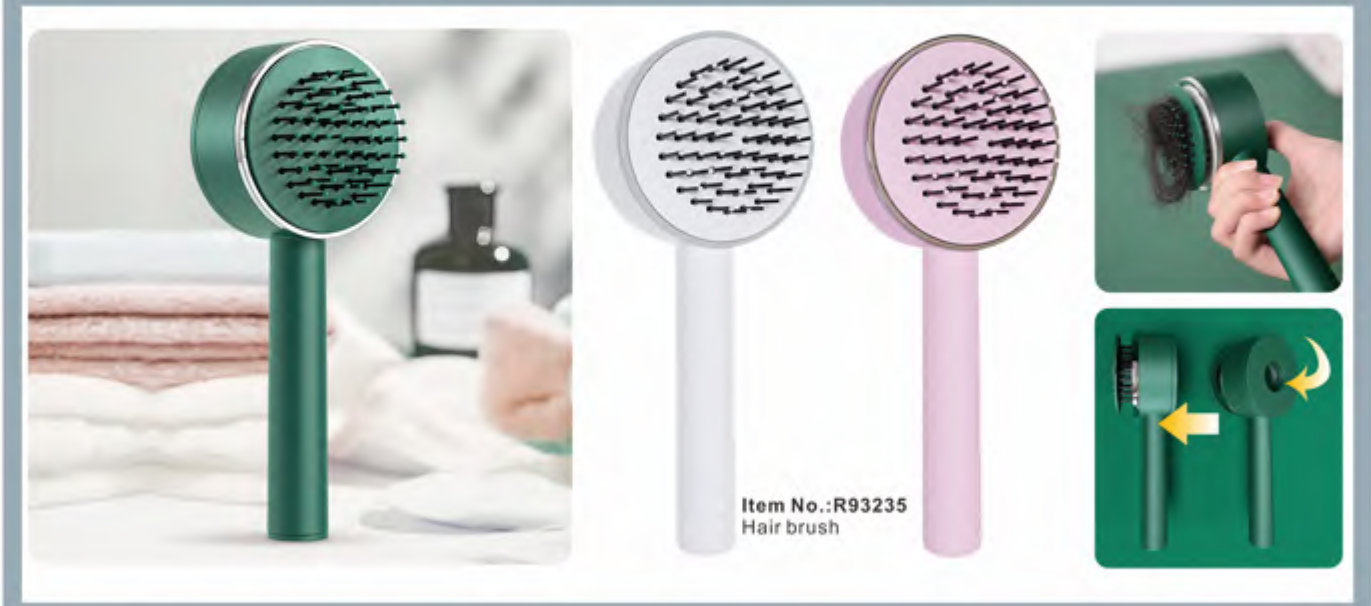

Item No.:R89121-23
Size:23x7x4cm
Hair brush

Item No.:R89121-24
Size:23x7x4.5cm
Hair brush

Item No.:M20422

Item No.:M60000
Size:24.5x7cm
Hair brush

Item No.:M60003
Size:24.5x7.5cm
Hair brush

Hair Brush

Natural moisture balance Ideal for Long Hai Make hair shiny black, shiny hair distributed over the natural, the hair becomes very obedient, and shiny. Can easily remove the hair, dust, grease on the scalp, dandruff, and to clear the hair cells, to avoid congestion, prevent hair loss.

MINI TRAVELING ALUMINIUM BARREL HAIR BRUSH

Item No.:R89117-4
Ø44mm

Item No.:R89117-3
Ø34mm

Item No.:R89117-2
Ø25mm

Ceramic and ionic technology - provides smoother, silkier, healthier looking hair hollow vented barrel - allows air onto underside of a section accelerating the blow-drying process Gentle nylon bristles - ideal for all hair types Light in weight design Cushioned rubber grip handle for additional comfort and control.

AIR BAG HAIR BRUSH

Item No.:R93235
Hair brush

Natural moisture balance Ideal for Long Hai Make hair shiny black, shiny hair distributed over the natural, the hair becomes very obedient, and shiny. Can easily remove the hair, dust, grease on the scalp, dandruff, and to clear the hair cells, to avoid congestion, prevent hair loss.