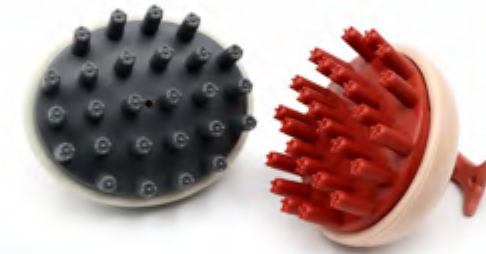

Item No.:R89071-36
Size:8x7x7cm
Detangling brush