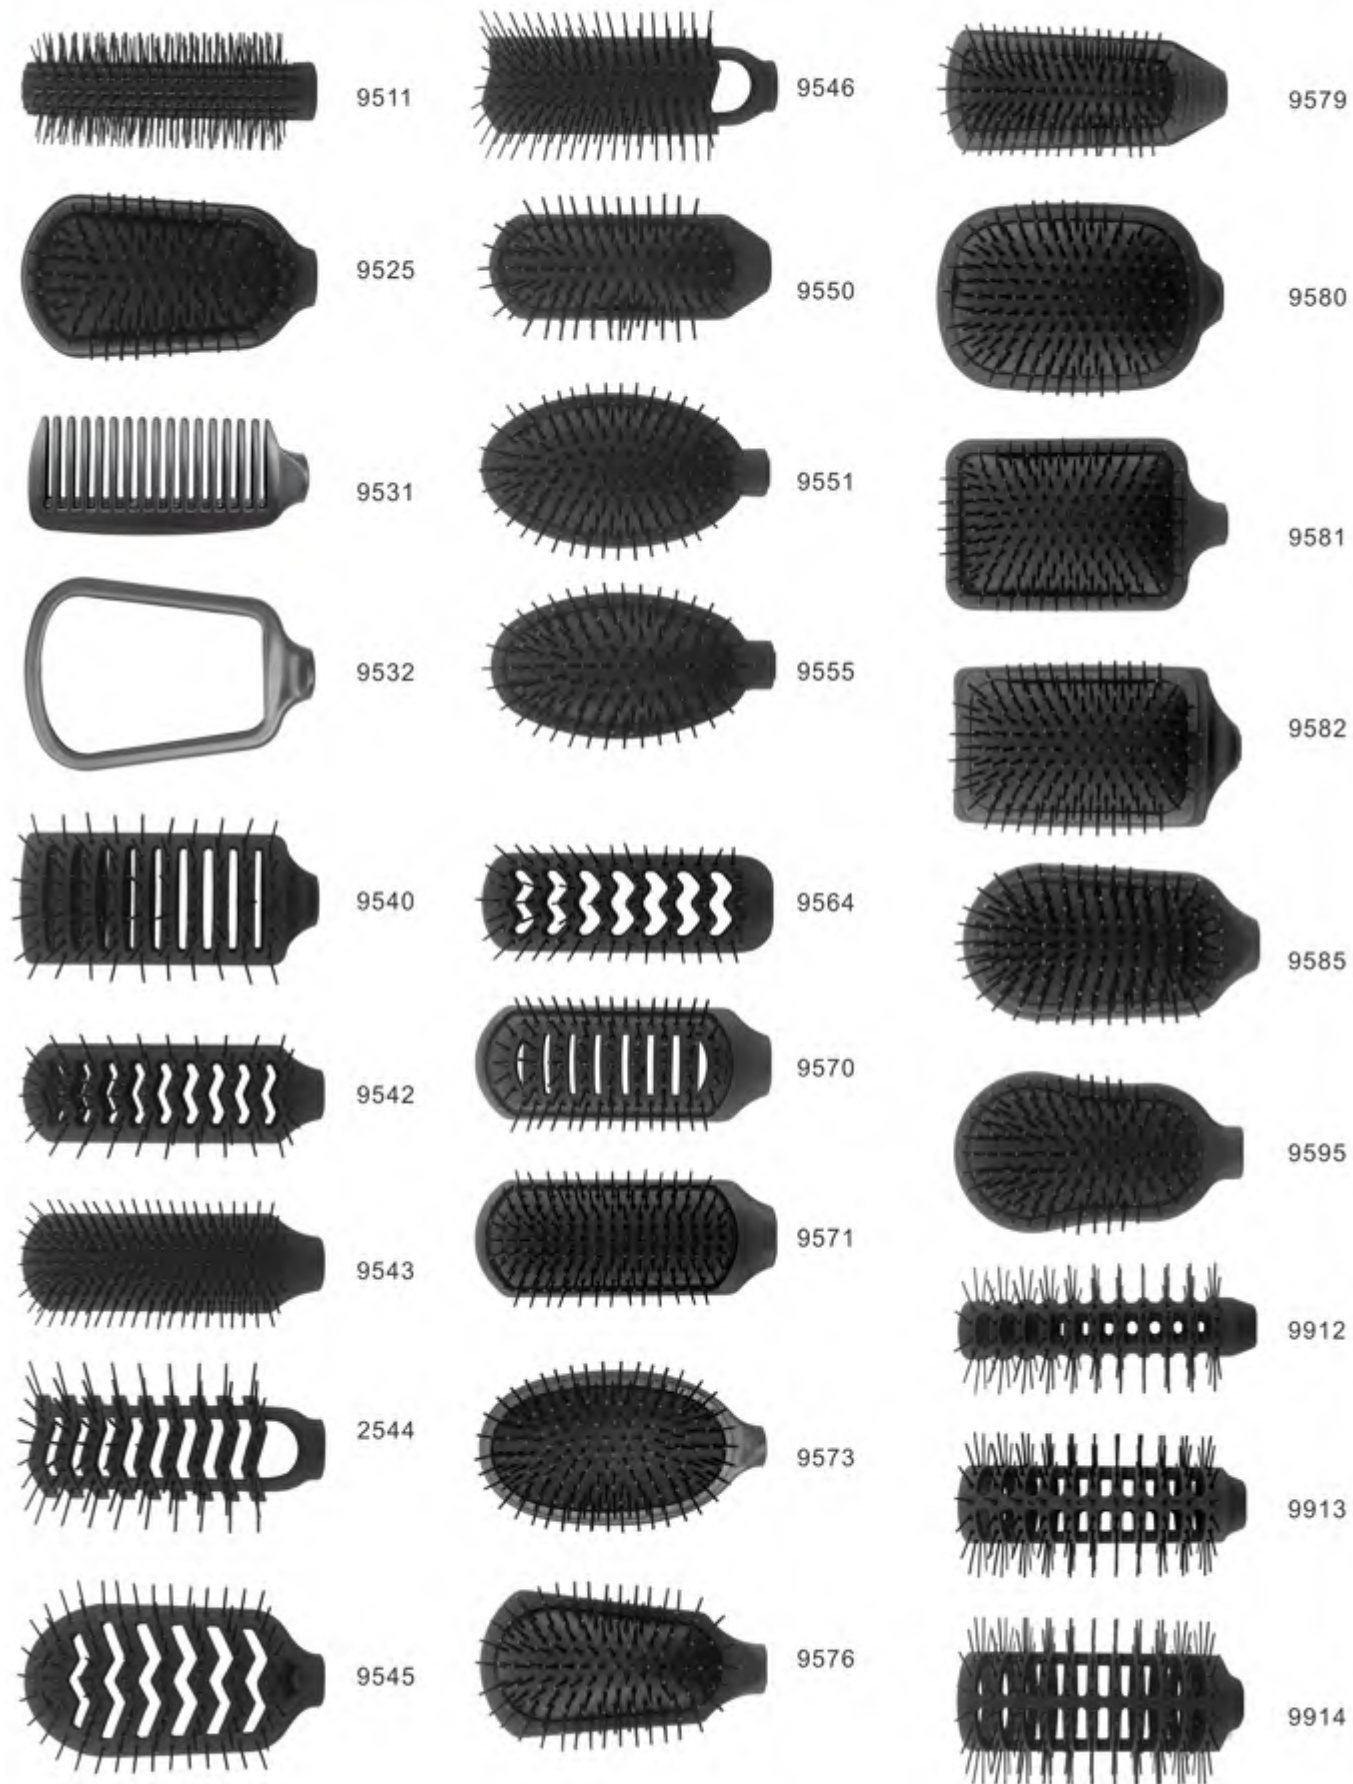

Item No.:R77109
Size:100x75cm
Salon Cape

Item No.:R77110
Size:100x75cm
Salon Cape

Item No.:R77113-1
Size:70x70cm
Cape

Item No.:R77114
Size:70x60cm

Item No.:R77117
Size:70x60cm

Item No.:R77111
Size:100x75cm
Salon Cape

Item No.:R77113
Size:DIA 60cm
Salon Cape

Item No.:R77115
Size:70x50cm

Item No.:R77116
Size:70x60cm

Item No.:R77122
Size:75x60cm

Item No.:R77123
Size:90x38cm

Item No.:R77059
Size:91x68.6cm
Shampoo Cape
Material:PVC Hawcut Cloth

Item No.:R77053
Size:86x110cm
Salon Cape
Material:LDPE Disposable

Item No.:R77055
Size:137x91.4cm
Salon Cape
Material:PVC Hawcut Cloth

HEAD SERIES

PROFESSIONAL QUALITY HAIRBRUSHES

HANDLE SERIES

PROFESSIONAL QUALITY HAIRBRUSHES