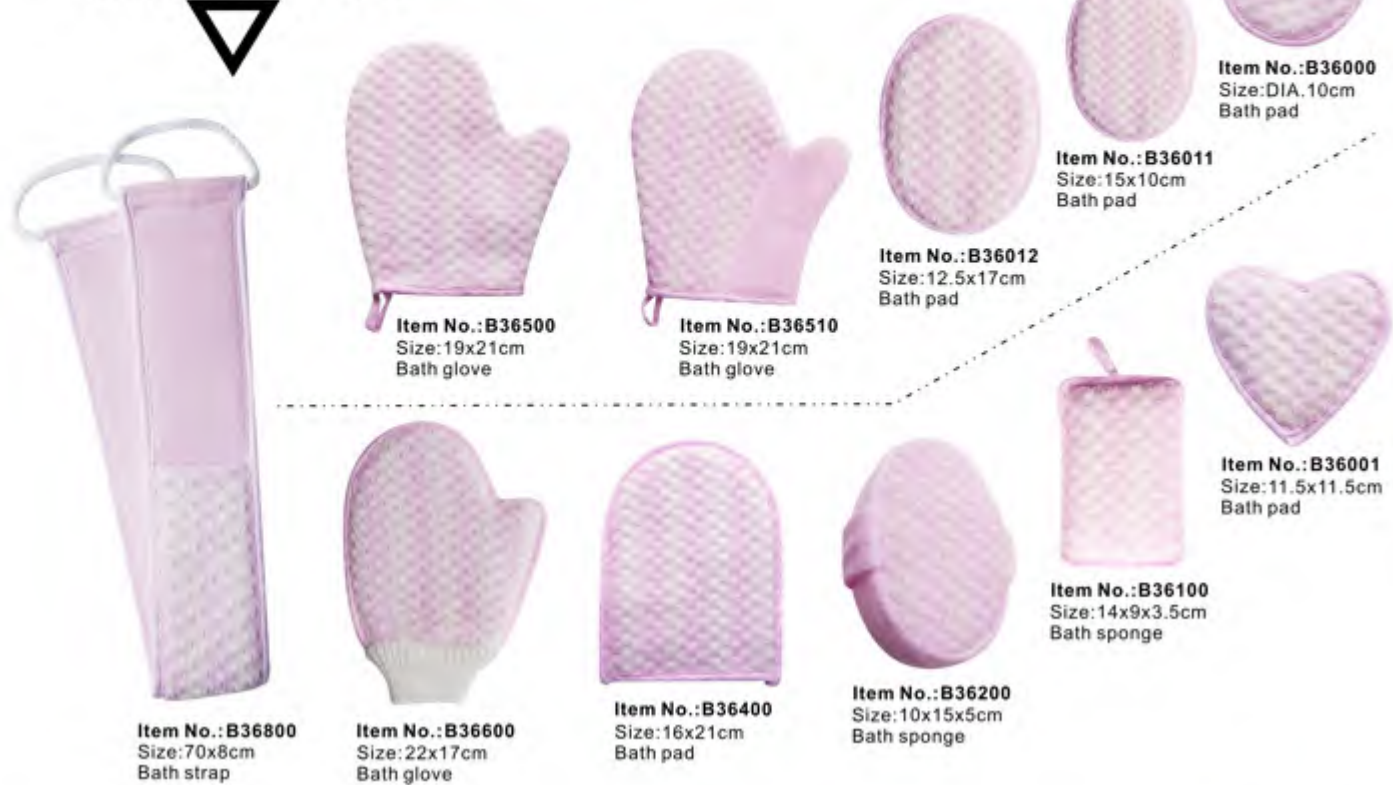

Ramee+PP

Ramee

Cotton & Jute

Chenille