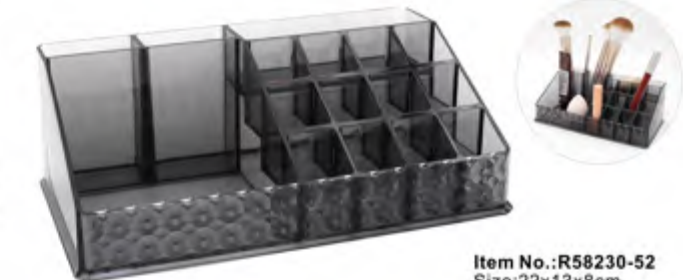

Item No.:R58230-51
Size:10x7.5x18.5cm
Cosmetics organizer

Item No.:R58230-52
Size:22x13x8cm
Cosmetics organizer