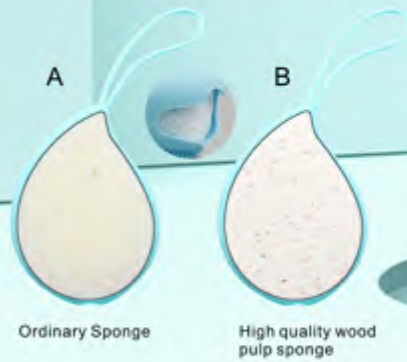

Item No.:B85061-16  
Size:10.5x10.5x3cm  
Bath sponge

Item No.:R49004  
Size:15x8.5x5cm  
Bath sponge

Item No.:R49002  
Size:17.5x15.5x3cm  
Bath sponge

Item No.:R49003-1  
Size:17x13x3cm  
Bath sponge

Item No.:R49003  
Size:16.5x9.5x3cm  
Bath sponge

# Silicone Bath Brush

Thoroughly remove dirt from pores, gently clean and do not harm the skin

Ordinary Sponge High quality wood pulp sponge

Item No.:R89071-60  
Size:dia8.5x8.5cm  
Silicone bath brush

Item No.:R64775-7  
Size:dia8.5x5cm  
Silicone bath brush