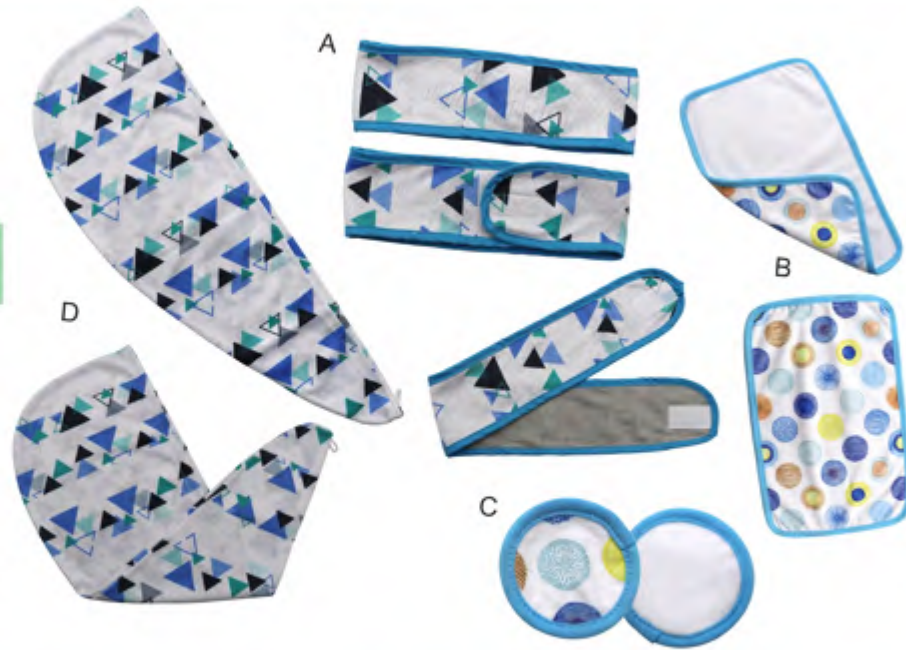

Bath Towel Sets

Item No.:B87174-6
Size:A:60x8cm; B:27.5x18.2cm;
C:8x8cm; D:58.5x19.5cm
Bath towel sets