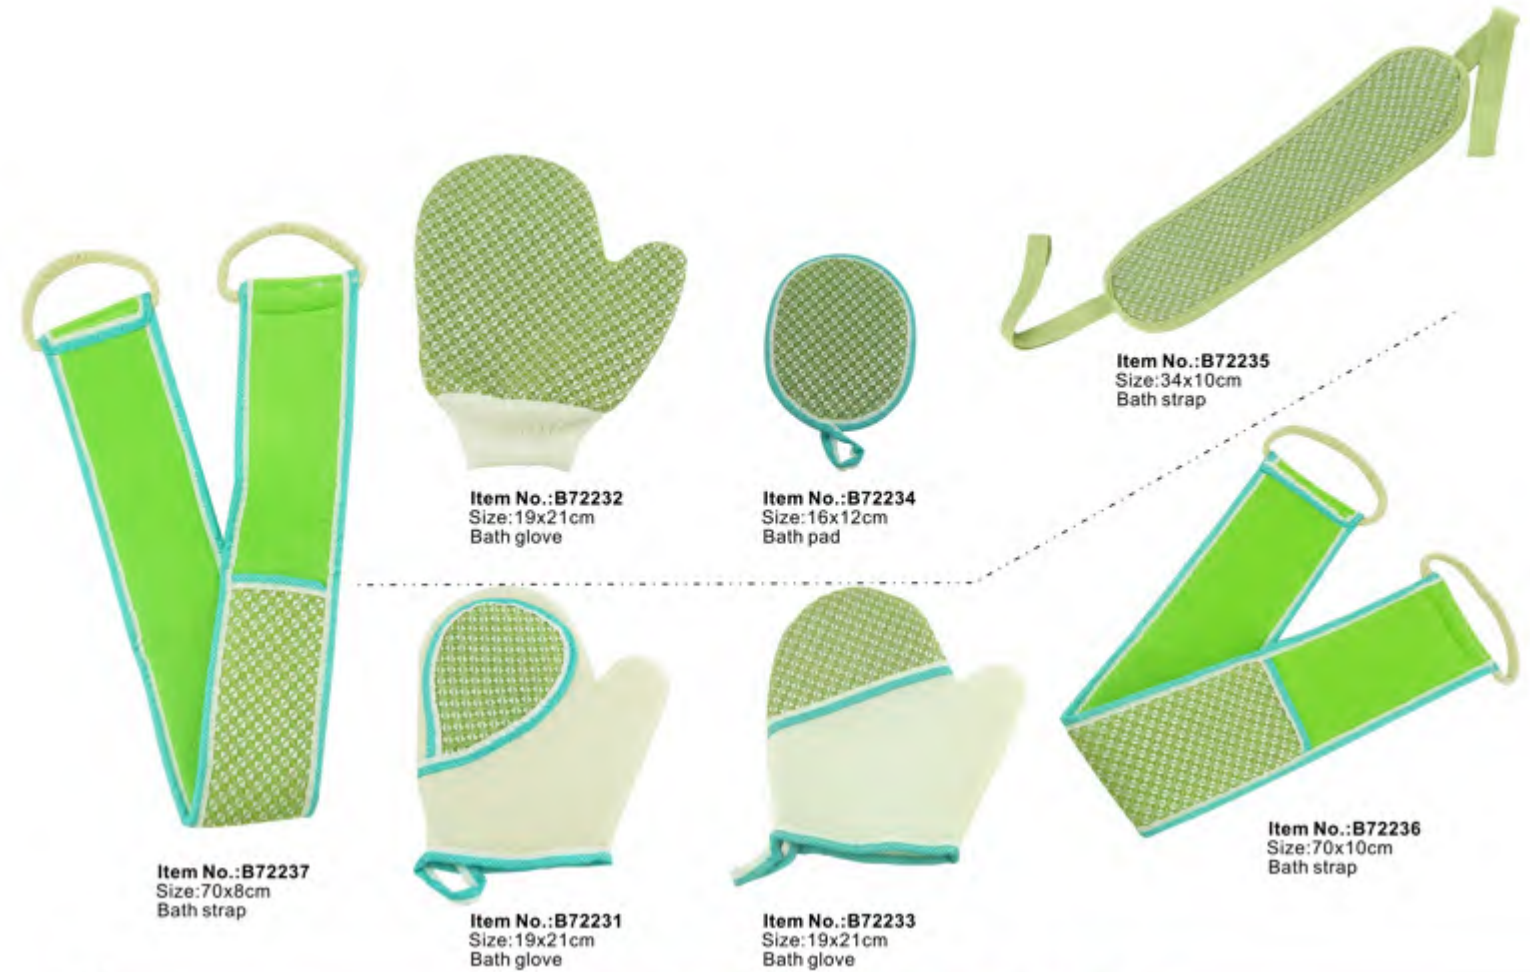

- **Item No.:B72232**
  Size:19x21cm
  Bath glove
- **Item No.:B72233**
  Size:19x21cm
  Bath glove
- **Item No.:B72234**
  Size:16x12cm
  Bath pad
- **Item No.:B72235**
  Size:34x10cm
  Bath strap
- **Item No.:B72236**
  Size:70x10cm
  Bath strap

BATH SERIES